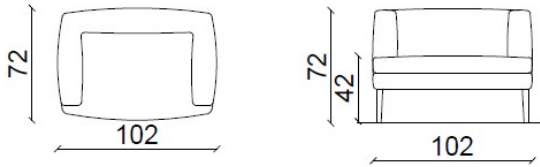

Mazzoli

FOLIES CHROME

FOLIE WITH CUSHION

Armchair with 2 arms

Armchair with 2 arms - chrome base

Wide armchair

Sofa 130cm